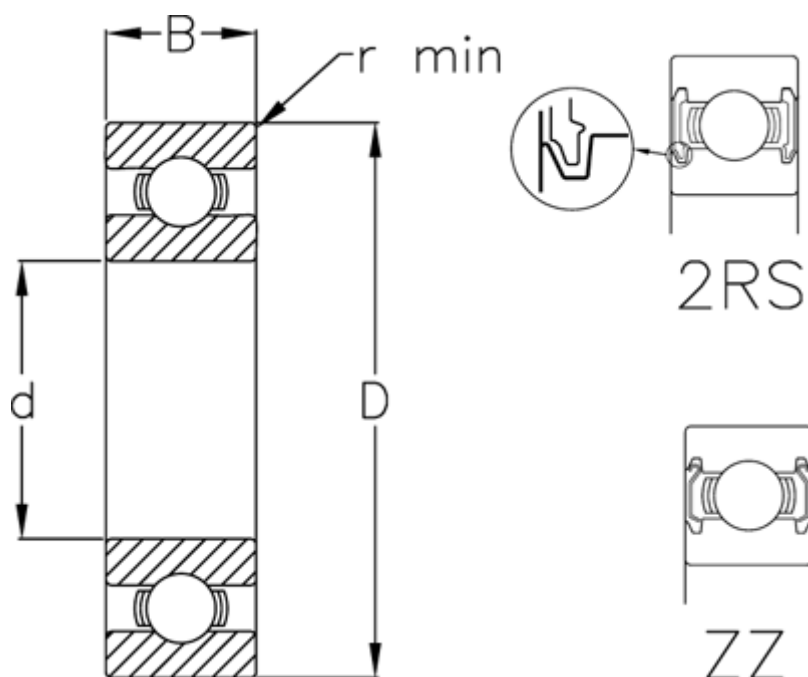

Data Sheet

Article number: 5480010006039

Description: Single row ball bearing 6900 ZZ USDA H1
d=10 D=22 B=6 stainless/spez. grease

Measures

B	= 6	Weight (kg) = 0.009
d	= 10	
D	= 22	
Dynamic load C (kN)	= 2.7	
Max rpm greased	= 30000	
Max rpm oil lubricated	= 36000	
r min	= 0.3	
Static load C0 (kN)	= 1.27	